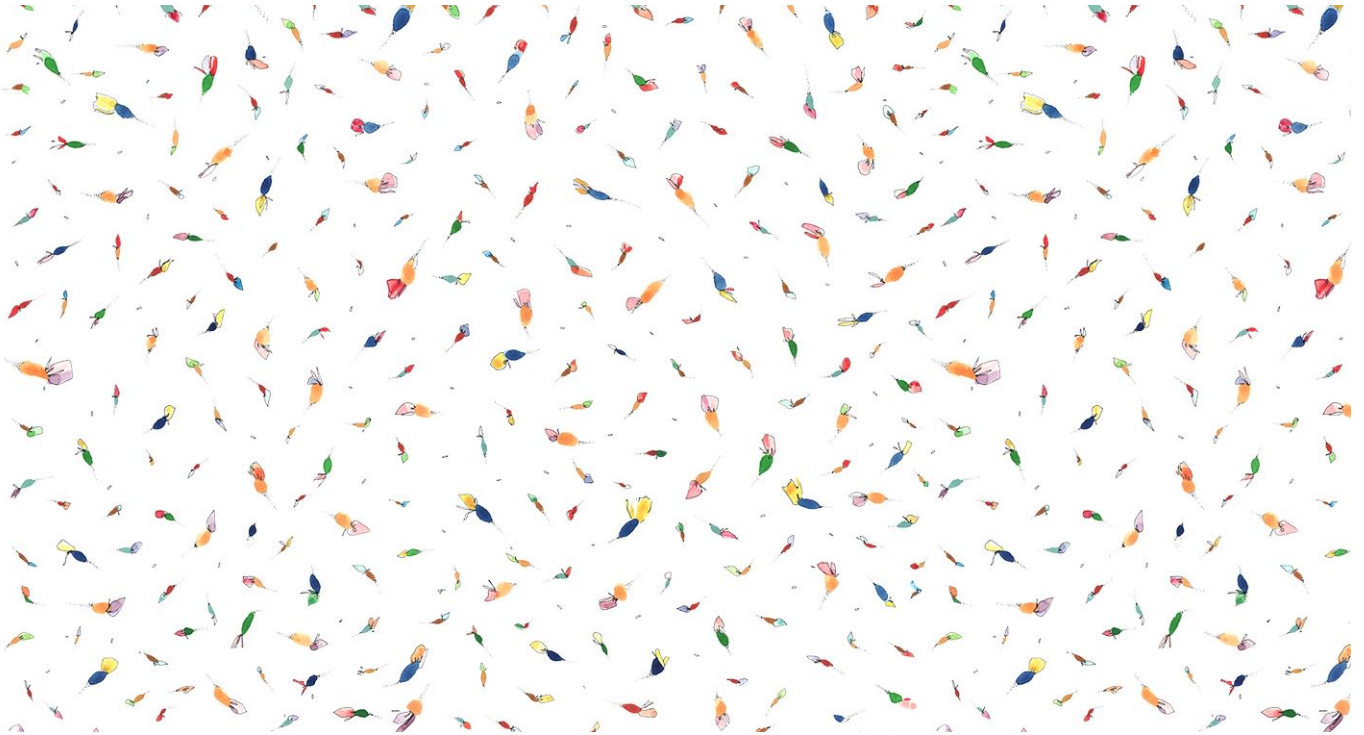

YANA SVETLOVA

WALLCOVERINGS

FLOWER FIELD

#01 CLEAR
Vertical Repeat: 500 mm; Horizontal Repeat: 681 mm