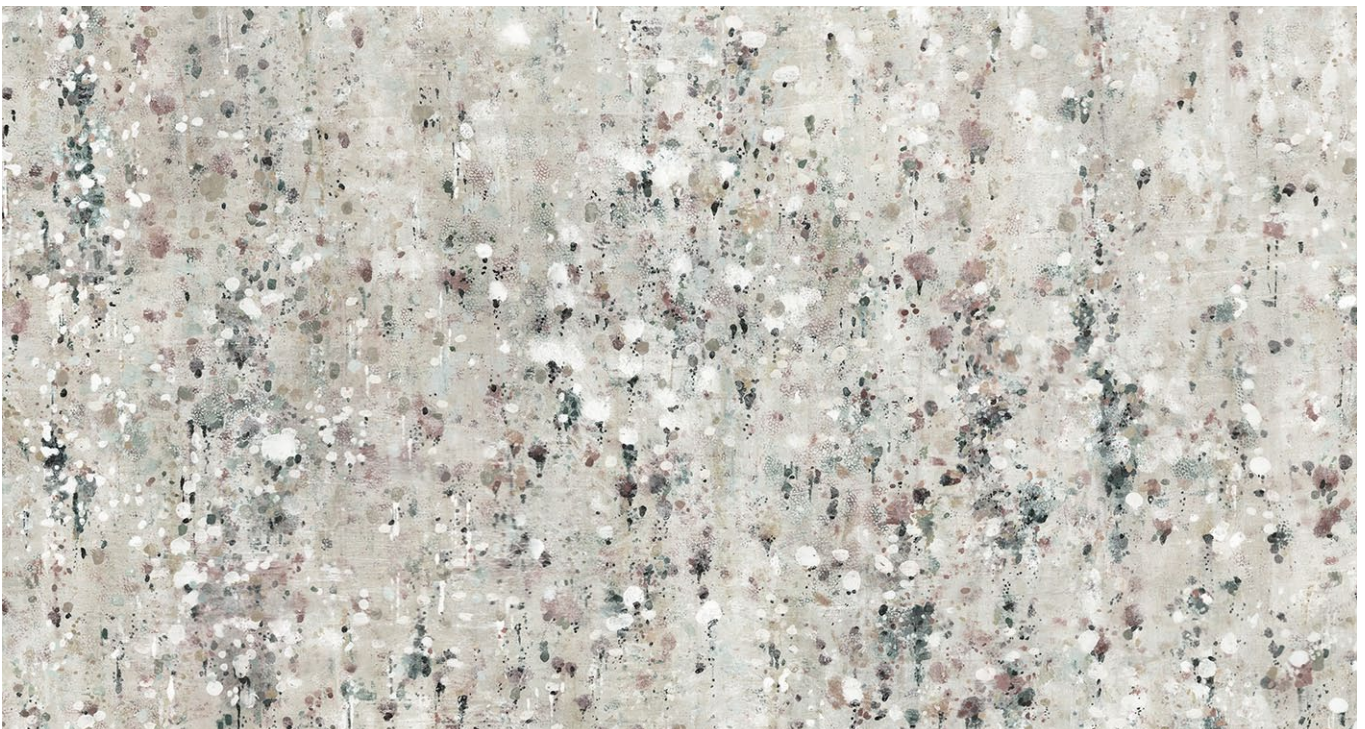

* Please, note that colour shade you see on the screen may slightly differ from the actual colour.

YANA SVETLOVA

WALLCOVERINGS

BLISS

#04 PEACH
Vertical Repeat: 4000 mm; Horizontal Repeat: 3000 mm

#05 WHITE NIGHTS
Vertical Repeat: 4000 mm; Horizontal Repeat: 3000 mm