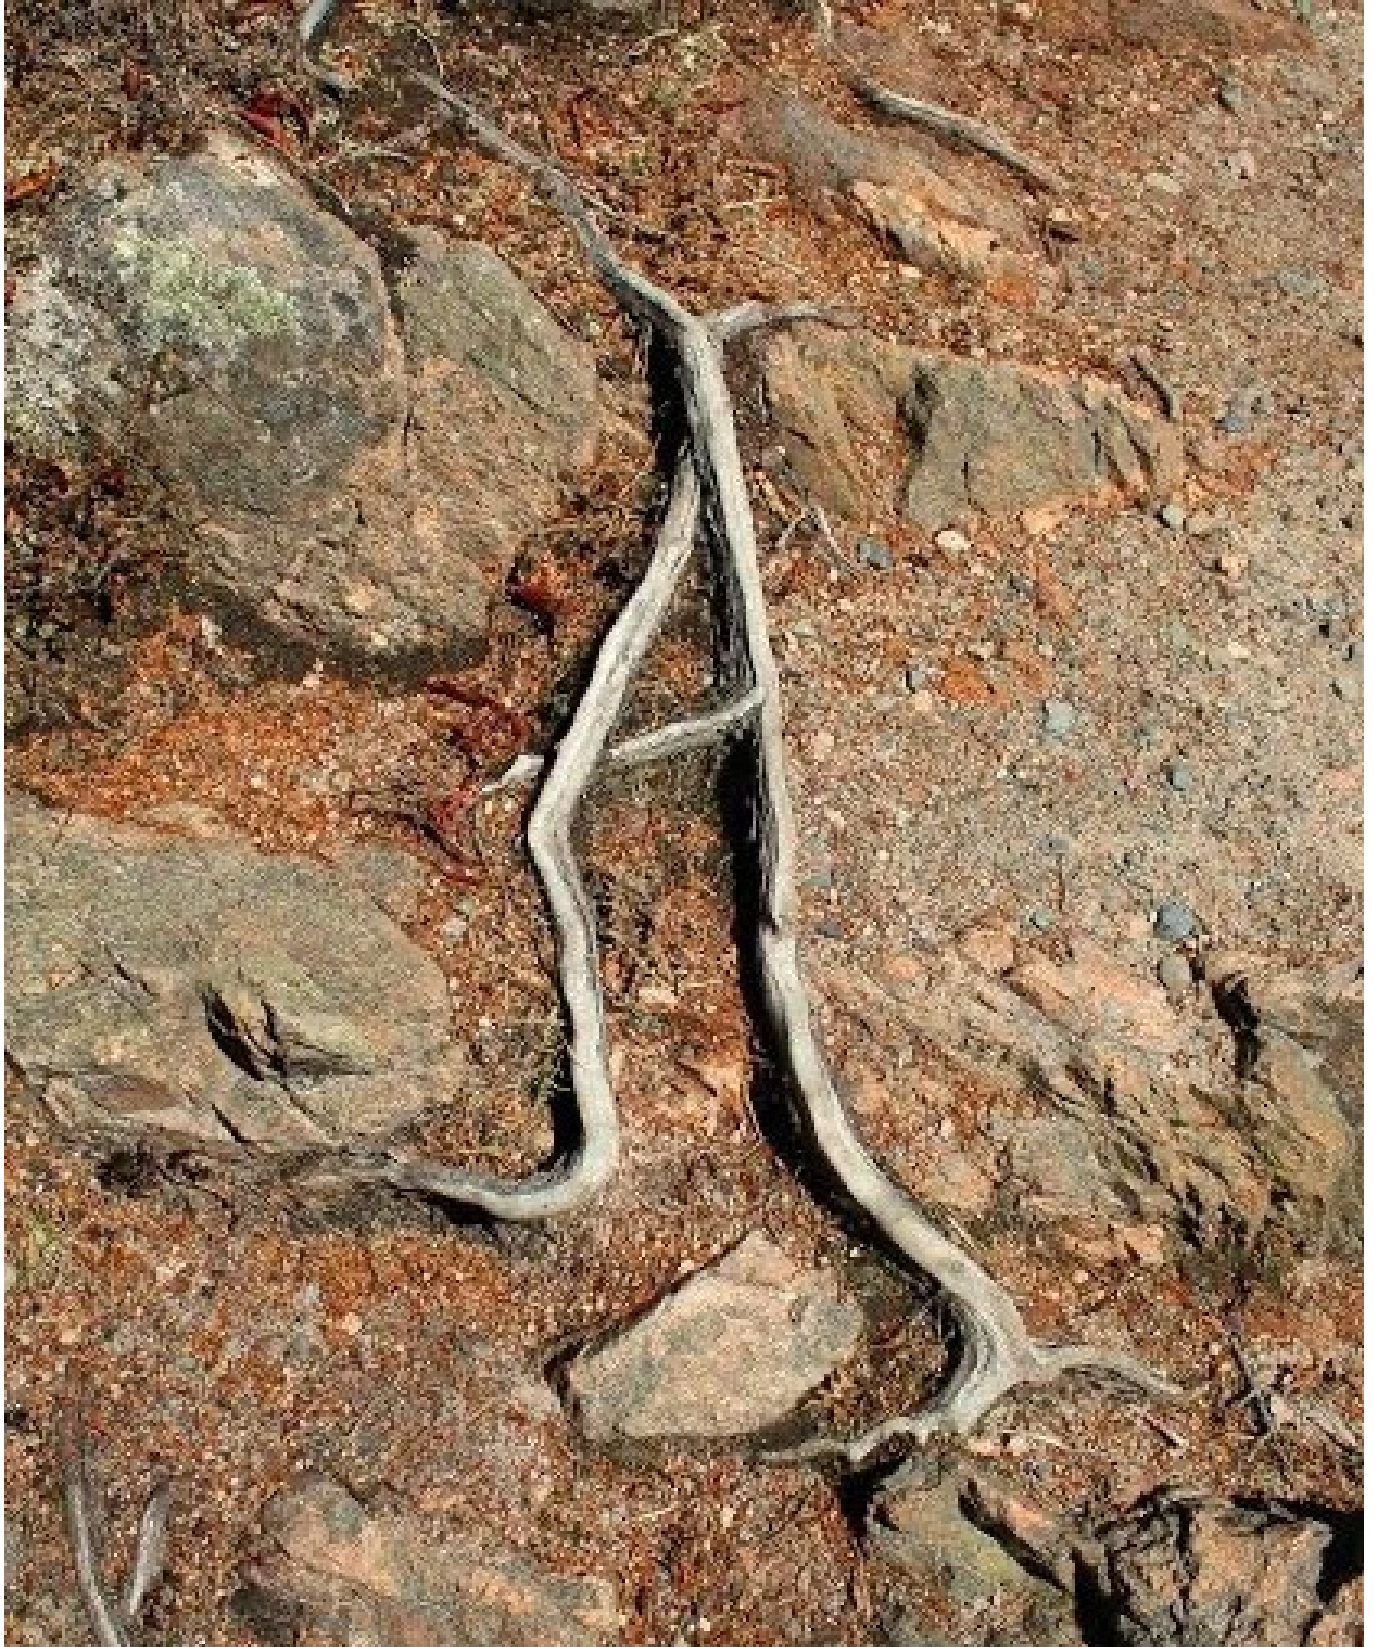

YANA SVETLOVA

WALLCOVERINGS

ALPHABET