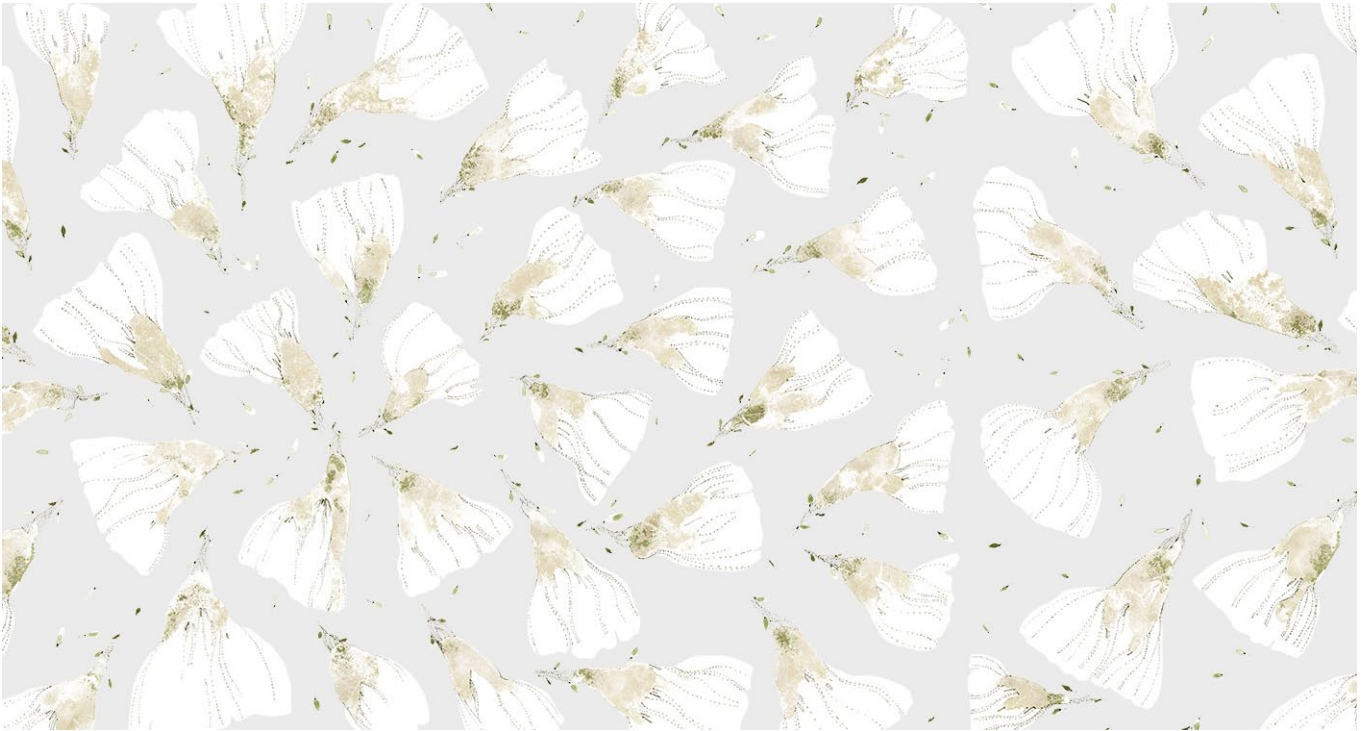

YANA SVETLOVA

WALLCOVERINGS

DANCE

#01 DREAMY SKY
Vertical Repeat: 500 mm; Horizontal Repeat: 681 mm