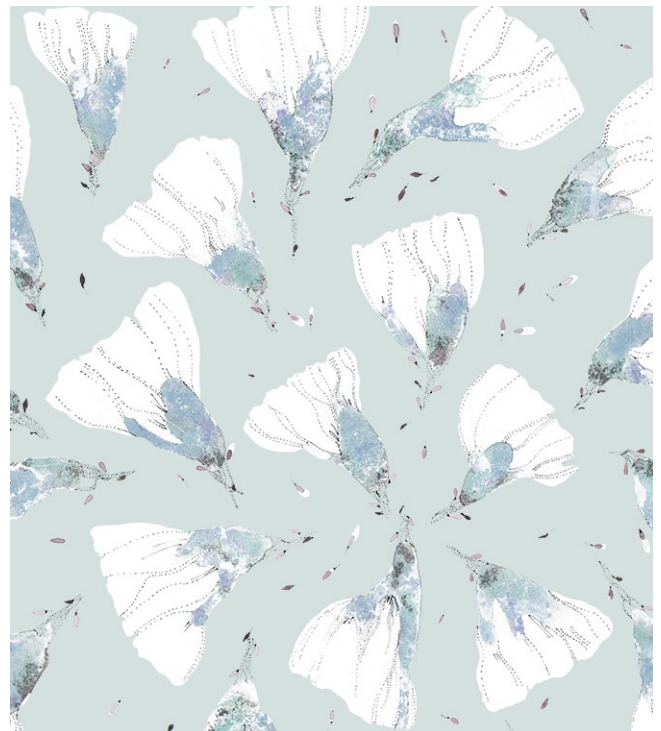

* Please, note that colour shade you see on the screen may slightly differ from the actual colour.

YANA SVETLOVA

WALLCOVERINGS

DANCE

#04 LEMON TREE
Vertical Repeat: 500 mm; Horizontal Repeat: 681 mm

#05 MELISSA
Vertical Repeat: 500 mm; Horizontal Repeat: 681 mm